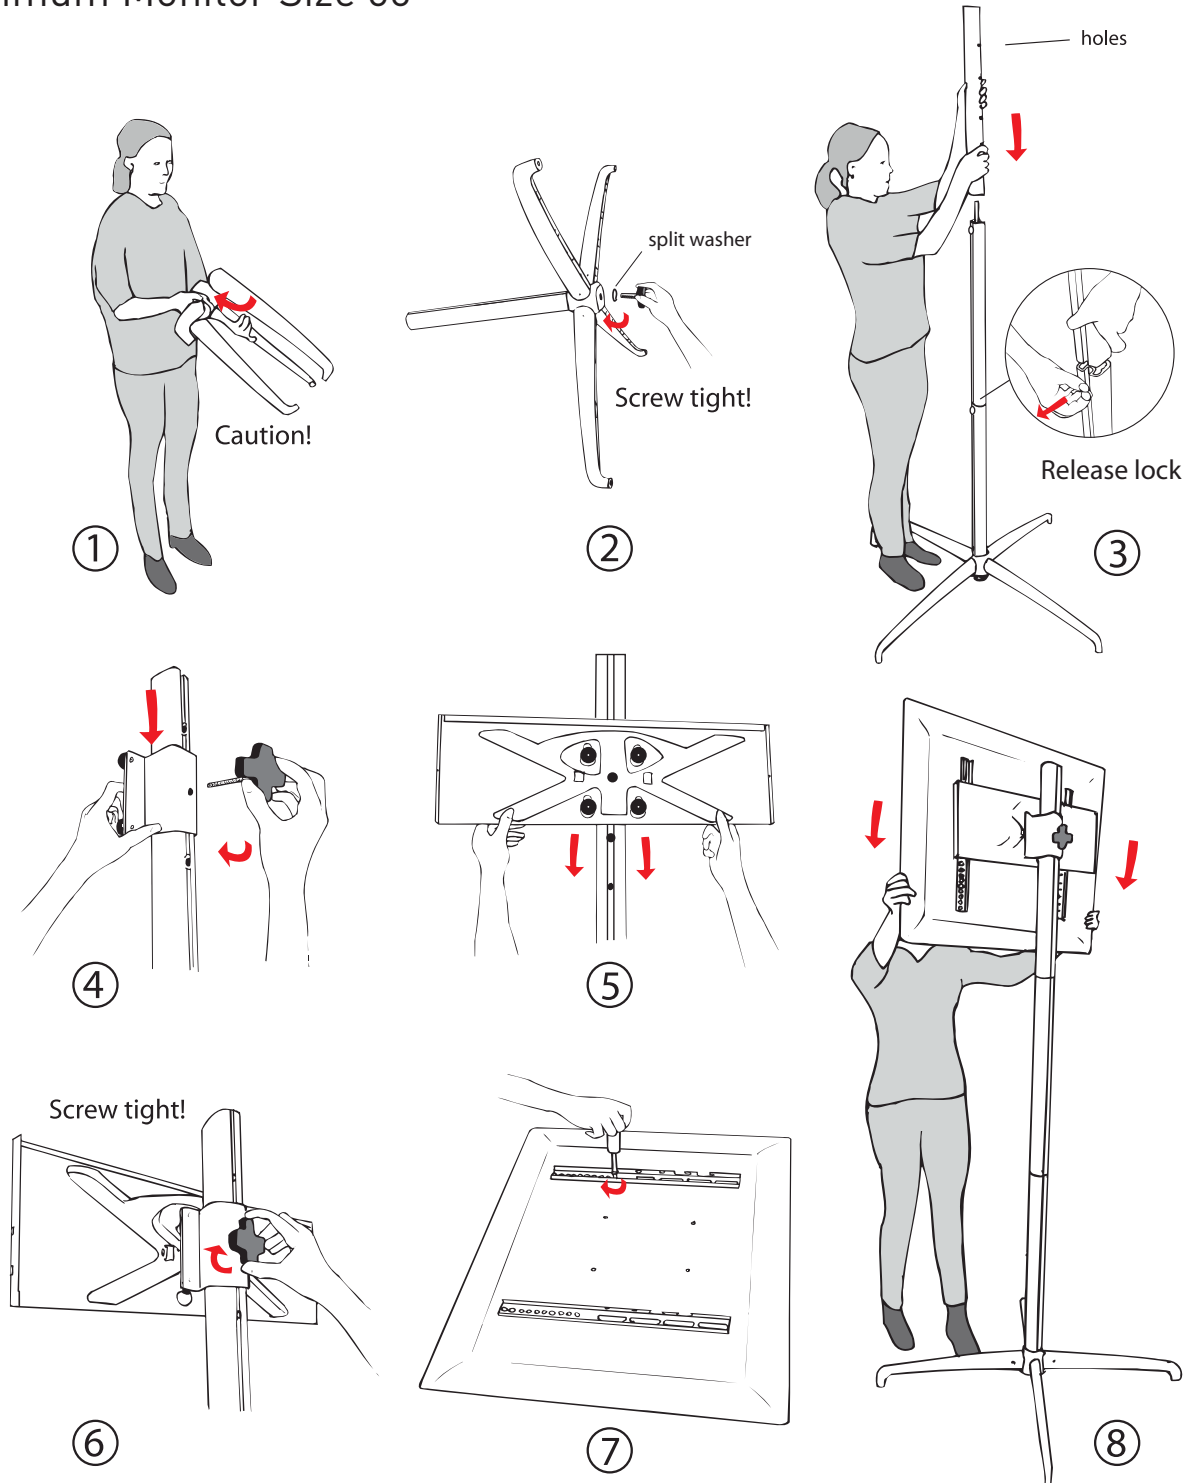

Expand MonitorStand XL

Set-up Instructions

Maximum Monitor Size 60"

Expand MonitorStand XL

Set-up Instructions

How to secure monitor